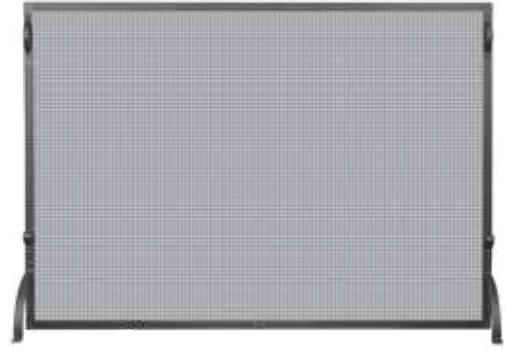

Medium S-1506

- 51.5" wide x 31" high
- 23.5 lb

3 Panel Black Wrought Iron Screen

Large S-1505

- 54" wide x 34" high
- 27.1 lb

Medium S-1504

- 52" wide x 29" high
- 23.8 lb

Single Panel Black Wrought Iron Screen