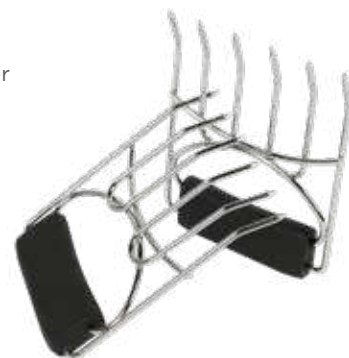

FILL FROM THE TOP, SQUEEZE OUT THE BOTTOM SO CONDIMENTS STAY FRESH

Deluxe Meat Claws

40207Y

- Grab, lift, and shred meat
- Sharp steel claws are perfect for shredding with no mess
- Holds meat firmly when handling and carving
- Shred pork, brisket and poultry
- Case pack: 4

Grilling Claws

40211Y

- Set of 2 grilling claws
- The quick and easy way to shred pork, beef and chicken
- Firmly holds meat while lifting or carving
- Case pack: 6

Barbecue Grilling Claws

40209HY

- The quick and easy way to shred pork, beef and chicken
- Firmly holds meat while lifting or carving
- Soft comfortable rubber grip handles
- Case pack: 4