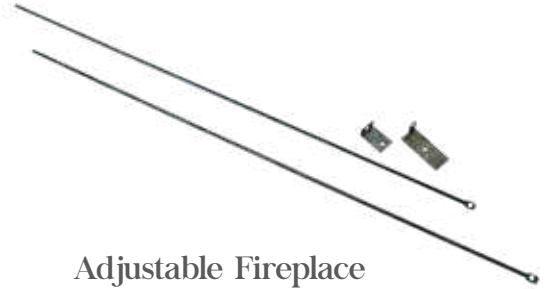

Adjustable Fireplace Curtain Rod Kit

- C-6800**
- 32" to 58" long
 - 0.6 lb

Also available but not shown:

20" Fireplace Curtain

- C-6820**
- 48" x 20"
 - 2.3 lb

22" Fireplace Curtain

- C-6822**
- 48" x 22"
 - 2.5 lb