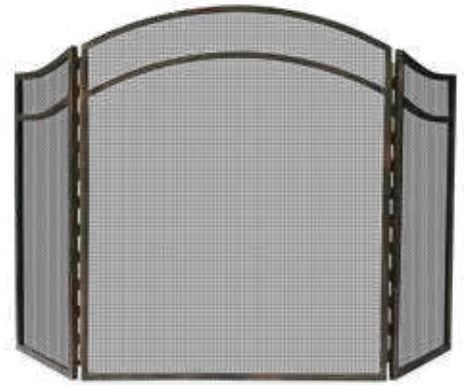

3 Panel Antique Rust Finish Wrought Iron Screen with Arch Top