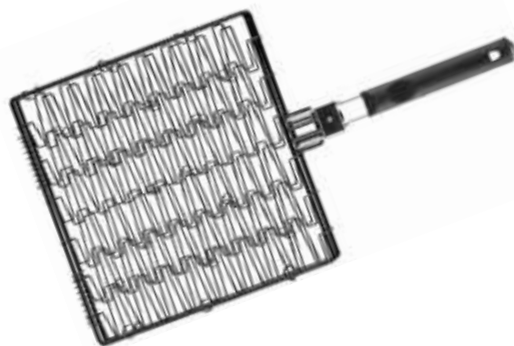

**Flexible/Expandable
Fish Basket**

06630Y

- Handle folds for easy storage
- Flexible wire keeps food firmly in place while grilling
- Non-stick surface
- 6" x 17" x 1"
- Case pack: 6

Triple Fish Basket

06623Y

- Handle folds for easy storage
- Non-stick surface
- 11" x 12.5" x 1"
- Case pack: 6

Corn On The Cob Grilling Basket

06633Y

- Finger grip wood handle folds for easy storage
- Non-stick surface
- 7.7" x 14" x 2.4"
- Case pack: 6

Grill/Flip Basket

06762Y

- Removable plastic finger grip handle
- Ideal for grilling seafood, veggies and stir fry
- Non-stick surface
- 5.5" x 11.6" x 3.2"
- Case pack: 4

Flexible/Expandable Grilling Basket