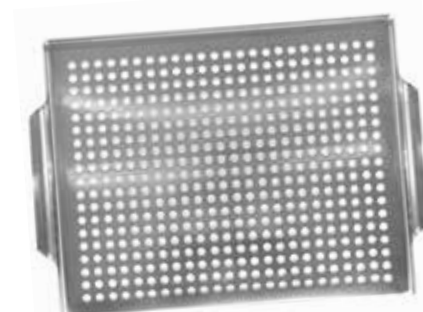

Stainless Steel Grilling Skillet

06753Y

- Great for veggies and seafood
- Removable high heat thermoplastic rubber handle
- 12" x 12" x 1.6"
- Case pack: 6

Stainless Steel Grilling Wok

06034Y

- Stir fry meat, poultry, seafood and veggies
- Non-stick surface
- 12" x 12"
- Case pack: 6