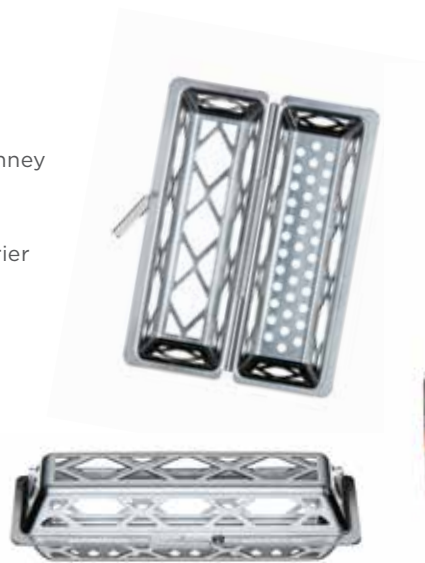

- 10.5" long x 1.5" high
- 3.9 lb

Burn, baby, burn!

Haystack Airflow Cages

40362YGD

- An efficient alternative to charcoal chimney starters, haystacks are safe, all natural, and the quickest way to start a fire
- Unique design creates a protective barrier for the haystack that allows airflow
- Keeps haystacks from being smothered before your fire is lit
- Perfect for charcoal or wood
- Works with pizza ovens campfires, grills and fire pits
- Holds up to 2 Haystacks at once
- 7.04" x 2.55" x 1.81"
- Case pack: 6 (in display)