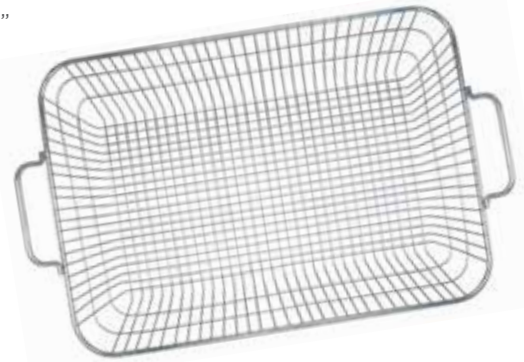

Griddle Topper

06873Y

- Ideal for breakfast foods & grilled sandwiches
- Raised edge for convenient spatula use
- Non-stick surface
- 13" x 16" x 1"
- Case pack: 6

Dual-Sided Barbecue Sheet

06039Y

- Dual-sided for searing and grilling simultaneously
- Use for camping, beaches, parks and tailgating
- Stainless steel
- 18" x 12"
- Case pack: 6

Stainless Steel Grilling Skillet

06753Y

- Great for veggies and seafood
- Removable high heat thermoplastic rubber handle
- 12" x 12" x 1.6"
- Case pack: 6

Stainless Steel Grilling Wok

06034Y

- Stir fry meat, poultry, seafood and veggies
- Non-stick surface
- 12" x 12"
- Case pack: 6

Stainless Steel Grilling Topper

06032Y

- Great for veggies and seafood
- Raised edge for convenient spatula use
- 16.3" x 12.2" x 1.3"
- Case pack: 6

3 Pack Disposable Grill Topper

06086YGD

- Keeps small foods from slipping through the grill grates
- Great for meat, poultry, seafood and veggies
- Perfect for on the go grilling, camping or tailgating
- Keeps grill clean and makes for an easy cleanup
- 15" x 12"
- Case pack: 12

Barbecue Roaster

06816Y

- Perfect for roasts, poultry, veggies and cooking entire meals
- Dual handles for easy transport
- Lightweight design
- 17" x 3" x 10.5"
- Case pack: 4

Grilling Grid

06011Y

- Ideal for grilling seafood and vegetables
- Keeps small items from falling through the grate
- Non-stick surface
- 10.5" x 15"
- Case pack: 6