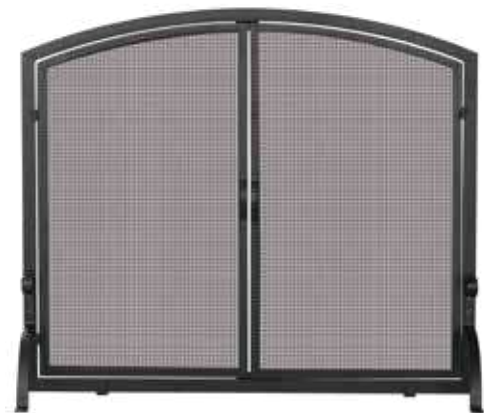

Large S-1075

- 50" wide x 35" high
- 17.4 lb

Medium S-1028

- 44" wide x 33" high
- 18.6 lb

Small S-1127

- 41" wide x 31.5" high
- 16.5 lb

Single Panel Black Wrought Iron Screen with Doors

Large S-1064