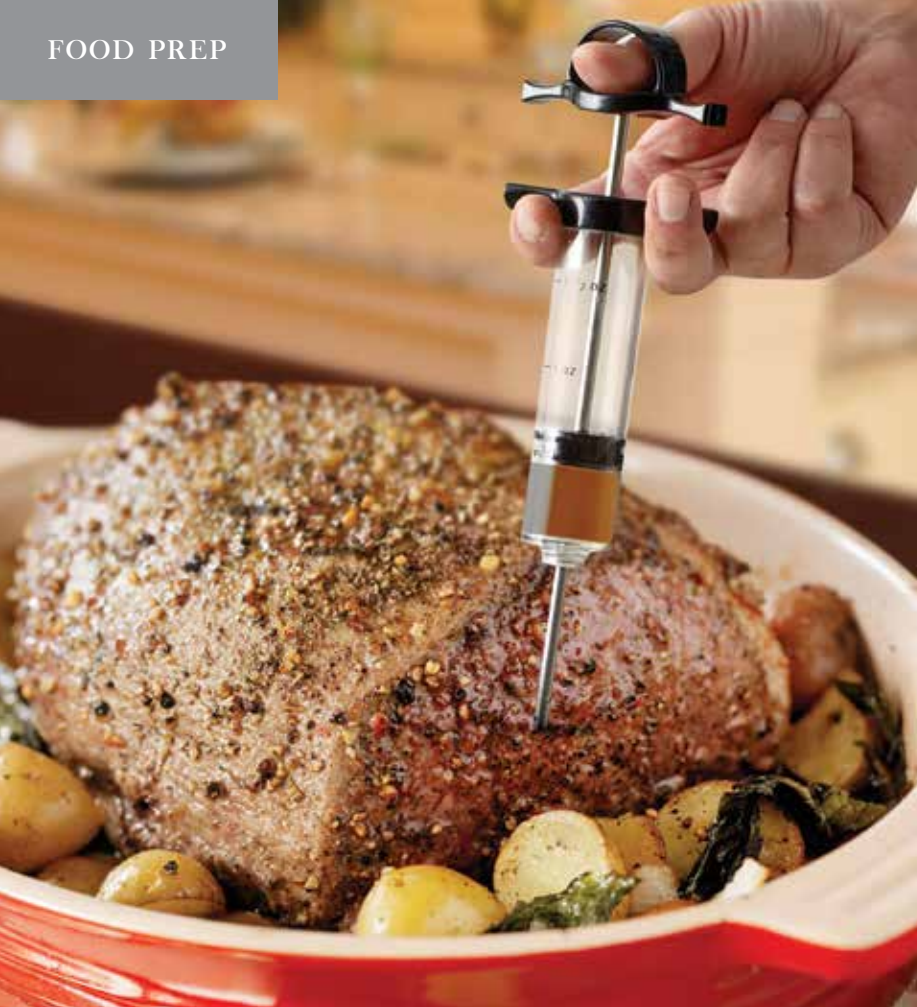

E-Z SLIDE CUTTER

CUT TO DESIRED LENGTH

DURABLE CUTTING SURFACE

BENDS TO TRANSFER FOOD

Seasoned to perfection

Seasoning/Marinade Injector

40100Y

- Infuse meats from the inside out
- Commercial grade stainless steel needle
- Unique double "o" ring rubber gasket makes loading a breeze
- Case pack: 6