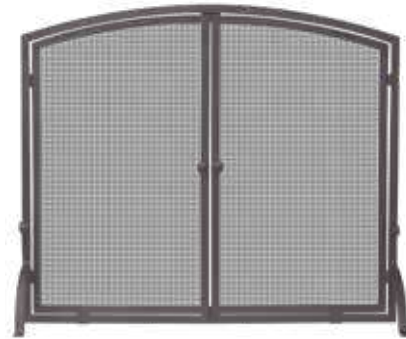

**Single Panel Bronze Arch Top
Finish Screen with Doors**

S-1632

- 39" wide x 33" high
- 25.3 lb