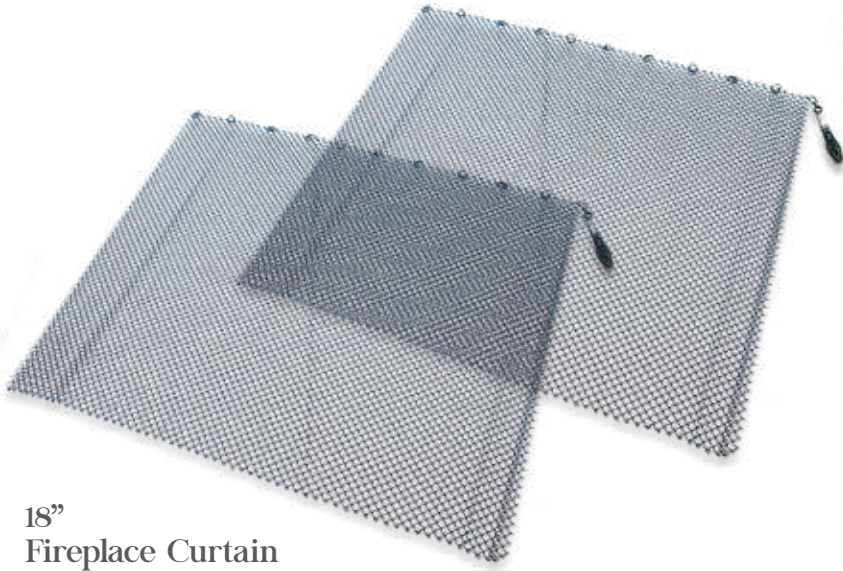

Red with Beige Hand
Tufted 100% Wool Rug

R-2000

- 44" x 22"
- 4 lb

Chocolate
Polypropylene Rug

R-3020

- 22.4" x 44"
- 3 lb

18" Fireplace Curtain

- C-6818**
- 48" x 18"
 - 2 lb