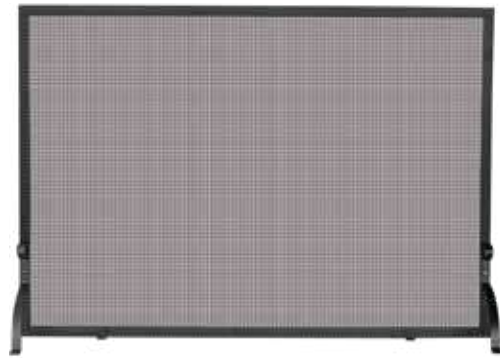

Single Panel Olde World Iron Screen

Large S-1154

- 50" wide x 35" high
- 17.4 lb

Small S-1158

- 39" wide x 31" high
- 13.9 lb

Medium S-1156

- 44" wide x 33" high
- 16.7 lb