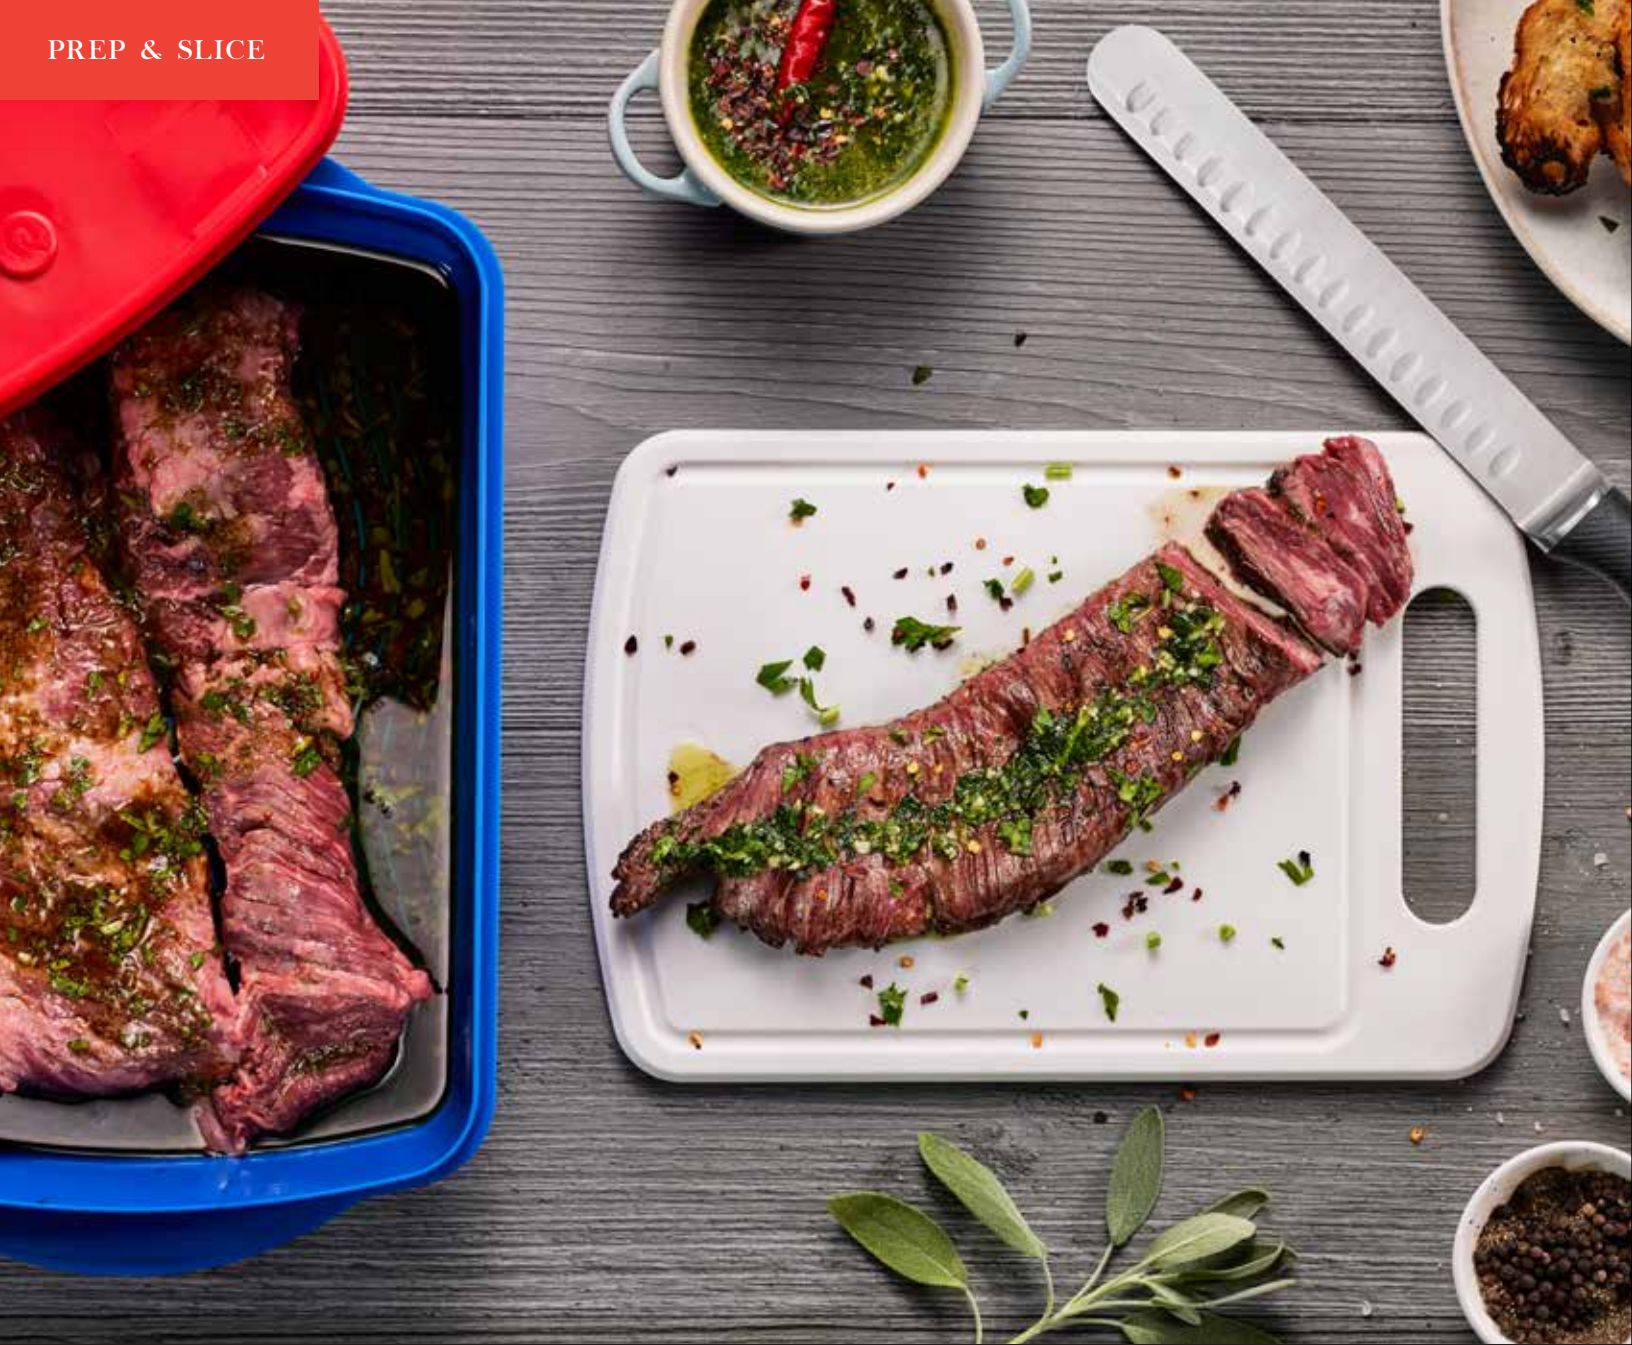

Make it Sizzle

Marinating and grilling your food is safe and easy with this multi-purpose marinating tray. This 3-piece dishwasher safe system fulfills all your marinating dreams with no cross contamination between raw and cooked foods. Use the hidden cutting board before marinating to chop up your favorite veggies, herbs and lemons. After grilling, place cooked food on the cutting board to rest and then slice. Prep & Slice is the ideal marinating tray for any griller.