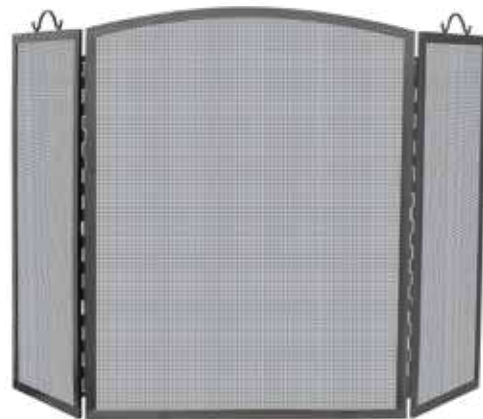

3 Panel Olde World Iron Arch Top Screen, Large

S-1172

- 56" wide x 36" high
- 28.2 lb