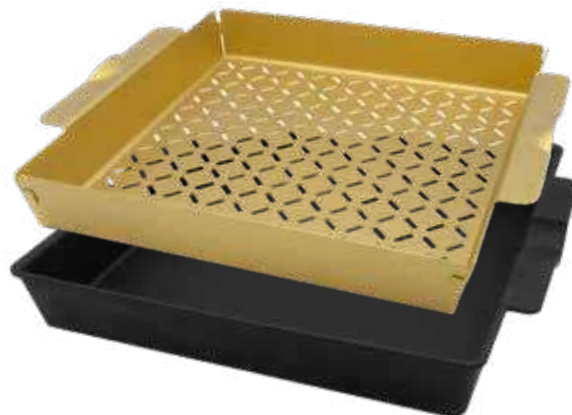

Make it Sizzle

Marinating and grilling your food is safe and easy with this multi-purpose marinating tray. This 3-piece dishwasher safe system fulfills all your marinating dreams with no cross contamination between raw and cooked foods. Use the hidden cutting board before marinating to chop up your favorite veggies, herbs and lemons. After grilling, place cooked food on the cutting board to rest and then slice. Prep & Slice is the ideal marinating tray for any griller.

PREP & SLICE

40346Y

- Marinade tray with built-in cutting board that snaps into lid
- Perfect for on the go use and easy storage
- Food and dishwasher safe
- Seal tight lid
- Overall size: 14.75" x 9.25" x 3"
- Cutting board size: 12.25" x 8.25" x .50"
- Case pack: 2

GRILL & SERVE

06870Y

- Perfect to grill your favorite foods and serve right away
- Allows liquids to fall into a heat resistant Bakelite serving tray
- Antique brass finish
- 12" x 12"
- Case pack: 2

Grill, Carry & Serve

40405Y

- Attractive storage and serving tray for standard half size foil pan
- Clear removable top for easy serving
- Lid stores in bottom of tray
- Steam release hole to prevent soggy food
- Stackable for easy storage
- 13.6" x 11.4" x 3.4"
- Case pack: 2